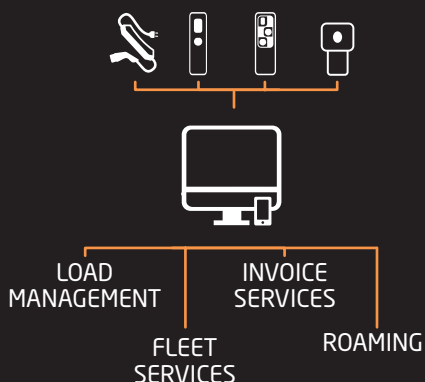

# Nexxtmove

The most open and comprehensive electromobility platform

Open ev-platform

Supports role specific processes and needs

Automated Processes

## OPEN EV PLATFORM

Whatever the charging point, you can monitor and manage all charging activities with one software.

Next to standard Nexxtmove features, our system offers multiple connections to parallel added-value services such as load management, fleet services, mobility services, invoice services, roaming etc.

## 9-ROLES

All the different stakeholders playing a role within the large electromobility process get a specific view/features in our platform.