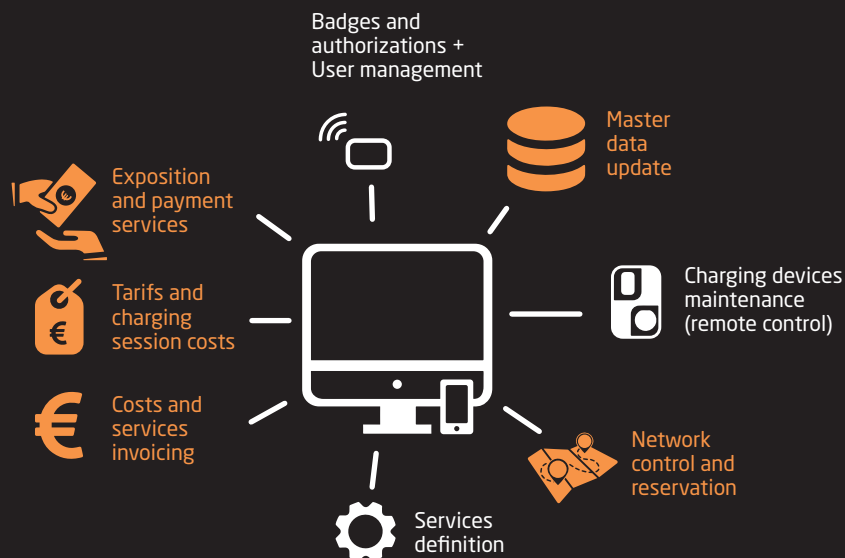

## OPEN EV PLATFORM

Whatever the charging point, you can monitor and manage all charging activities with one software.

Next to standard Nexxtmove features, our system offers multiple connections to parallel added-value services such as load management, fleet services, mobility services, invoice services, roaming etc.

## 9-ROLES

All the different stakeholders playing a role within the large electromobility process get a specific view/features in our platform.

## AUTOMATED PROCESSES

Nexxtmove offers to those who are providing EV services (mobility services, infrastructure services, consulting services etc.) a powerful tool allowing them to manage the process flows of each of their customers.